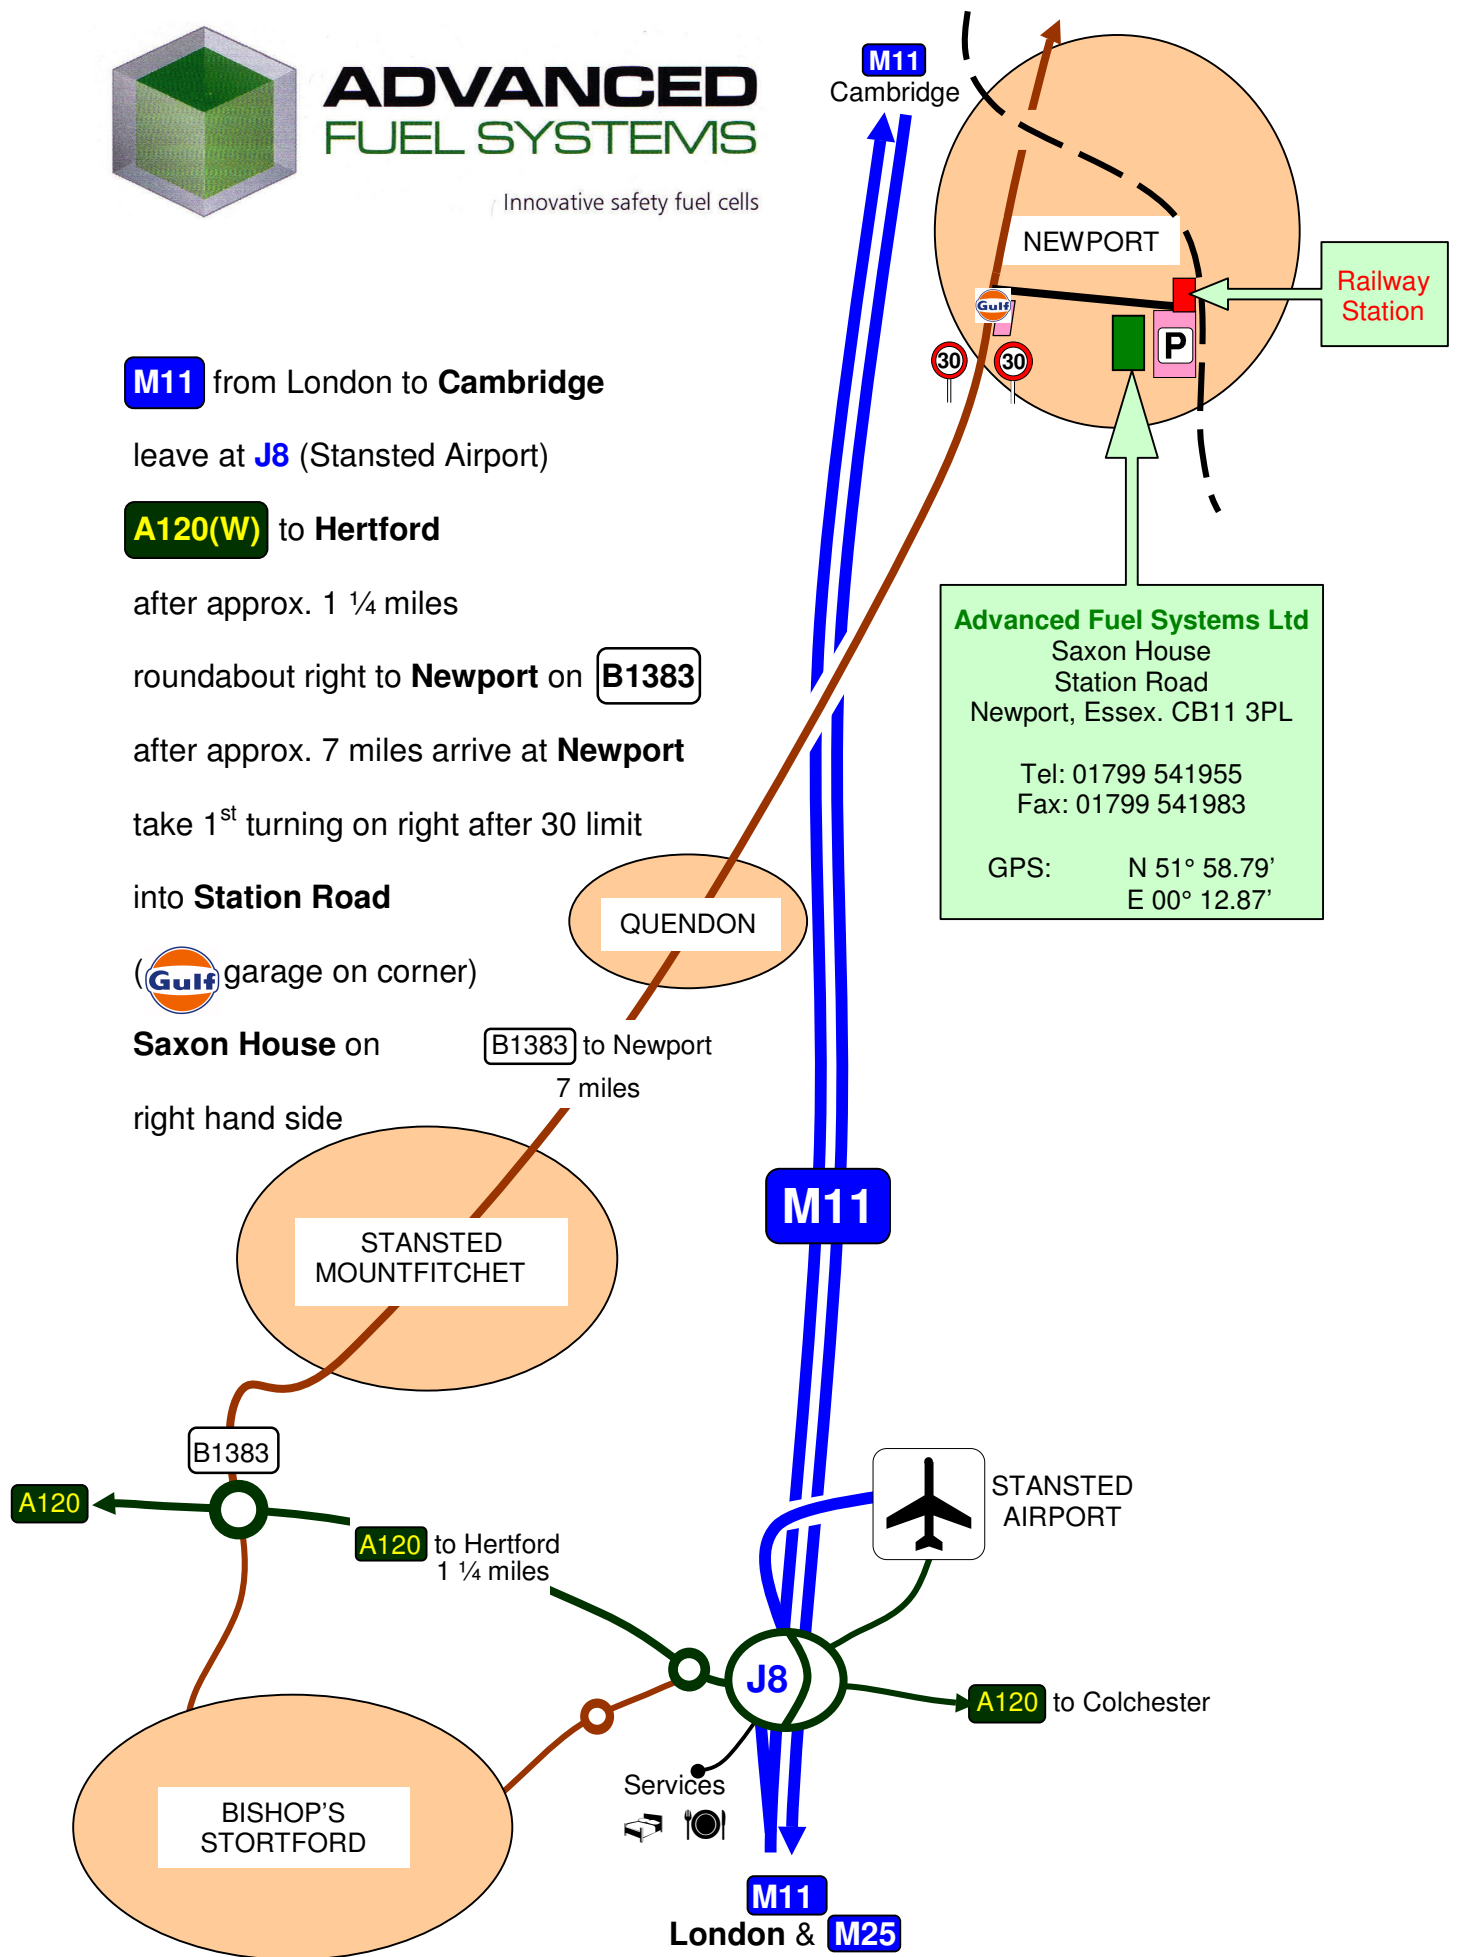

ADVANCED FUEL SYSTEMS

Innovative safety fuel cells

M11 from London to **Cambridge**

leave at **J8** (Stansted Airport)

A120(W) to **Hertford**

after approx. 1 ¼ miles

roundabout right to **Newport** on **B1383**

after approx. 7 miles arrive at **Newport**

take 1st turning on right after 30 limit

into **Station Road**

( garage on corner)

Saxon House on **B1383** to Newport

right hand side

Advanced Fuel Systems Ltd
 Saxon House
 Station Road
 Newport, Essex. CB11 3PL

M11
London & **M25**

Services

A120 to Colchester

A120 to Hertford
1 ¼ miles

B1383

B1383 to Newport
7 miles

QUENDON

STANSTED MOUNTFITCHET